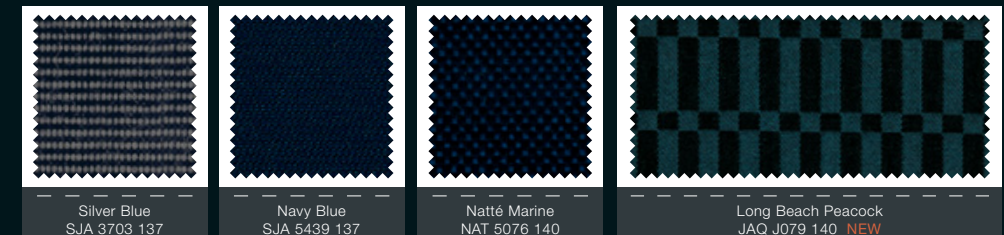

Sunbrella Cushions

 Recommandé
Recommended

Echelle rayures et jacquards / Scale stripes and jacquards : 1:3
Echelle unis / Scale solids : 1:1

Entretien facile
Easy care

Large gamme de coloris
Wide colour range