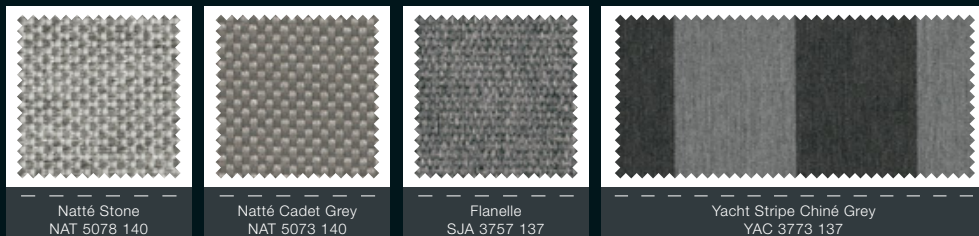

Sunbrella Cushions

 Recommandé
Recommended

Echelle rayures et jacquards / Scale stripes and jacquards : 1:3
Echelle unis / Scale solids : 1:1

Entretien facile
Easy care

Large gamme de coloris
Wide colour range